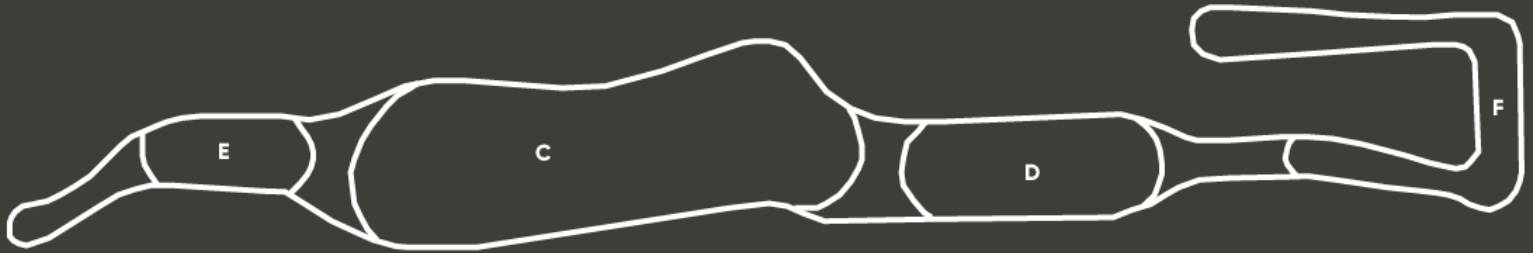

TRACK TIMETABLE

Sunday 8th September 2024

Circuit	8am	9am	10am	11am	12pm	1pm	2pm	3pm	4pm
E	Unavailable	Unavailable	Unavailable	Unavailable	Unavailable	Unavailable	Available	Available	Available
C	Unavailable	Unavailable	Unavailable	Unavailable	Unavailable	Unavailable	Available	Available	Available
D	Unavailable	Unavailable	Unavailable	Unavailable	Unavailable	Unavailable	Available	Available	Available
F	Unavailable	Unavailable	Unavailable	Unavailable	Unavailable	Unavailable	Available	Available	Available

Road Circuit Breakdown

Circuit Name	Circuit Length
E	450 meters
C	750 meters
D	400 meters
F	850 meters

Members Only

Available

Unavailable